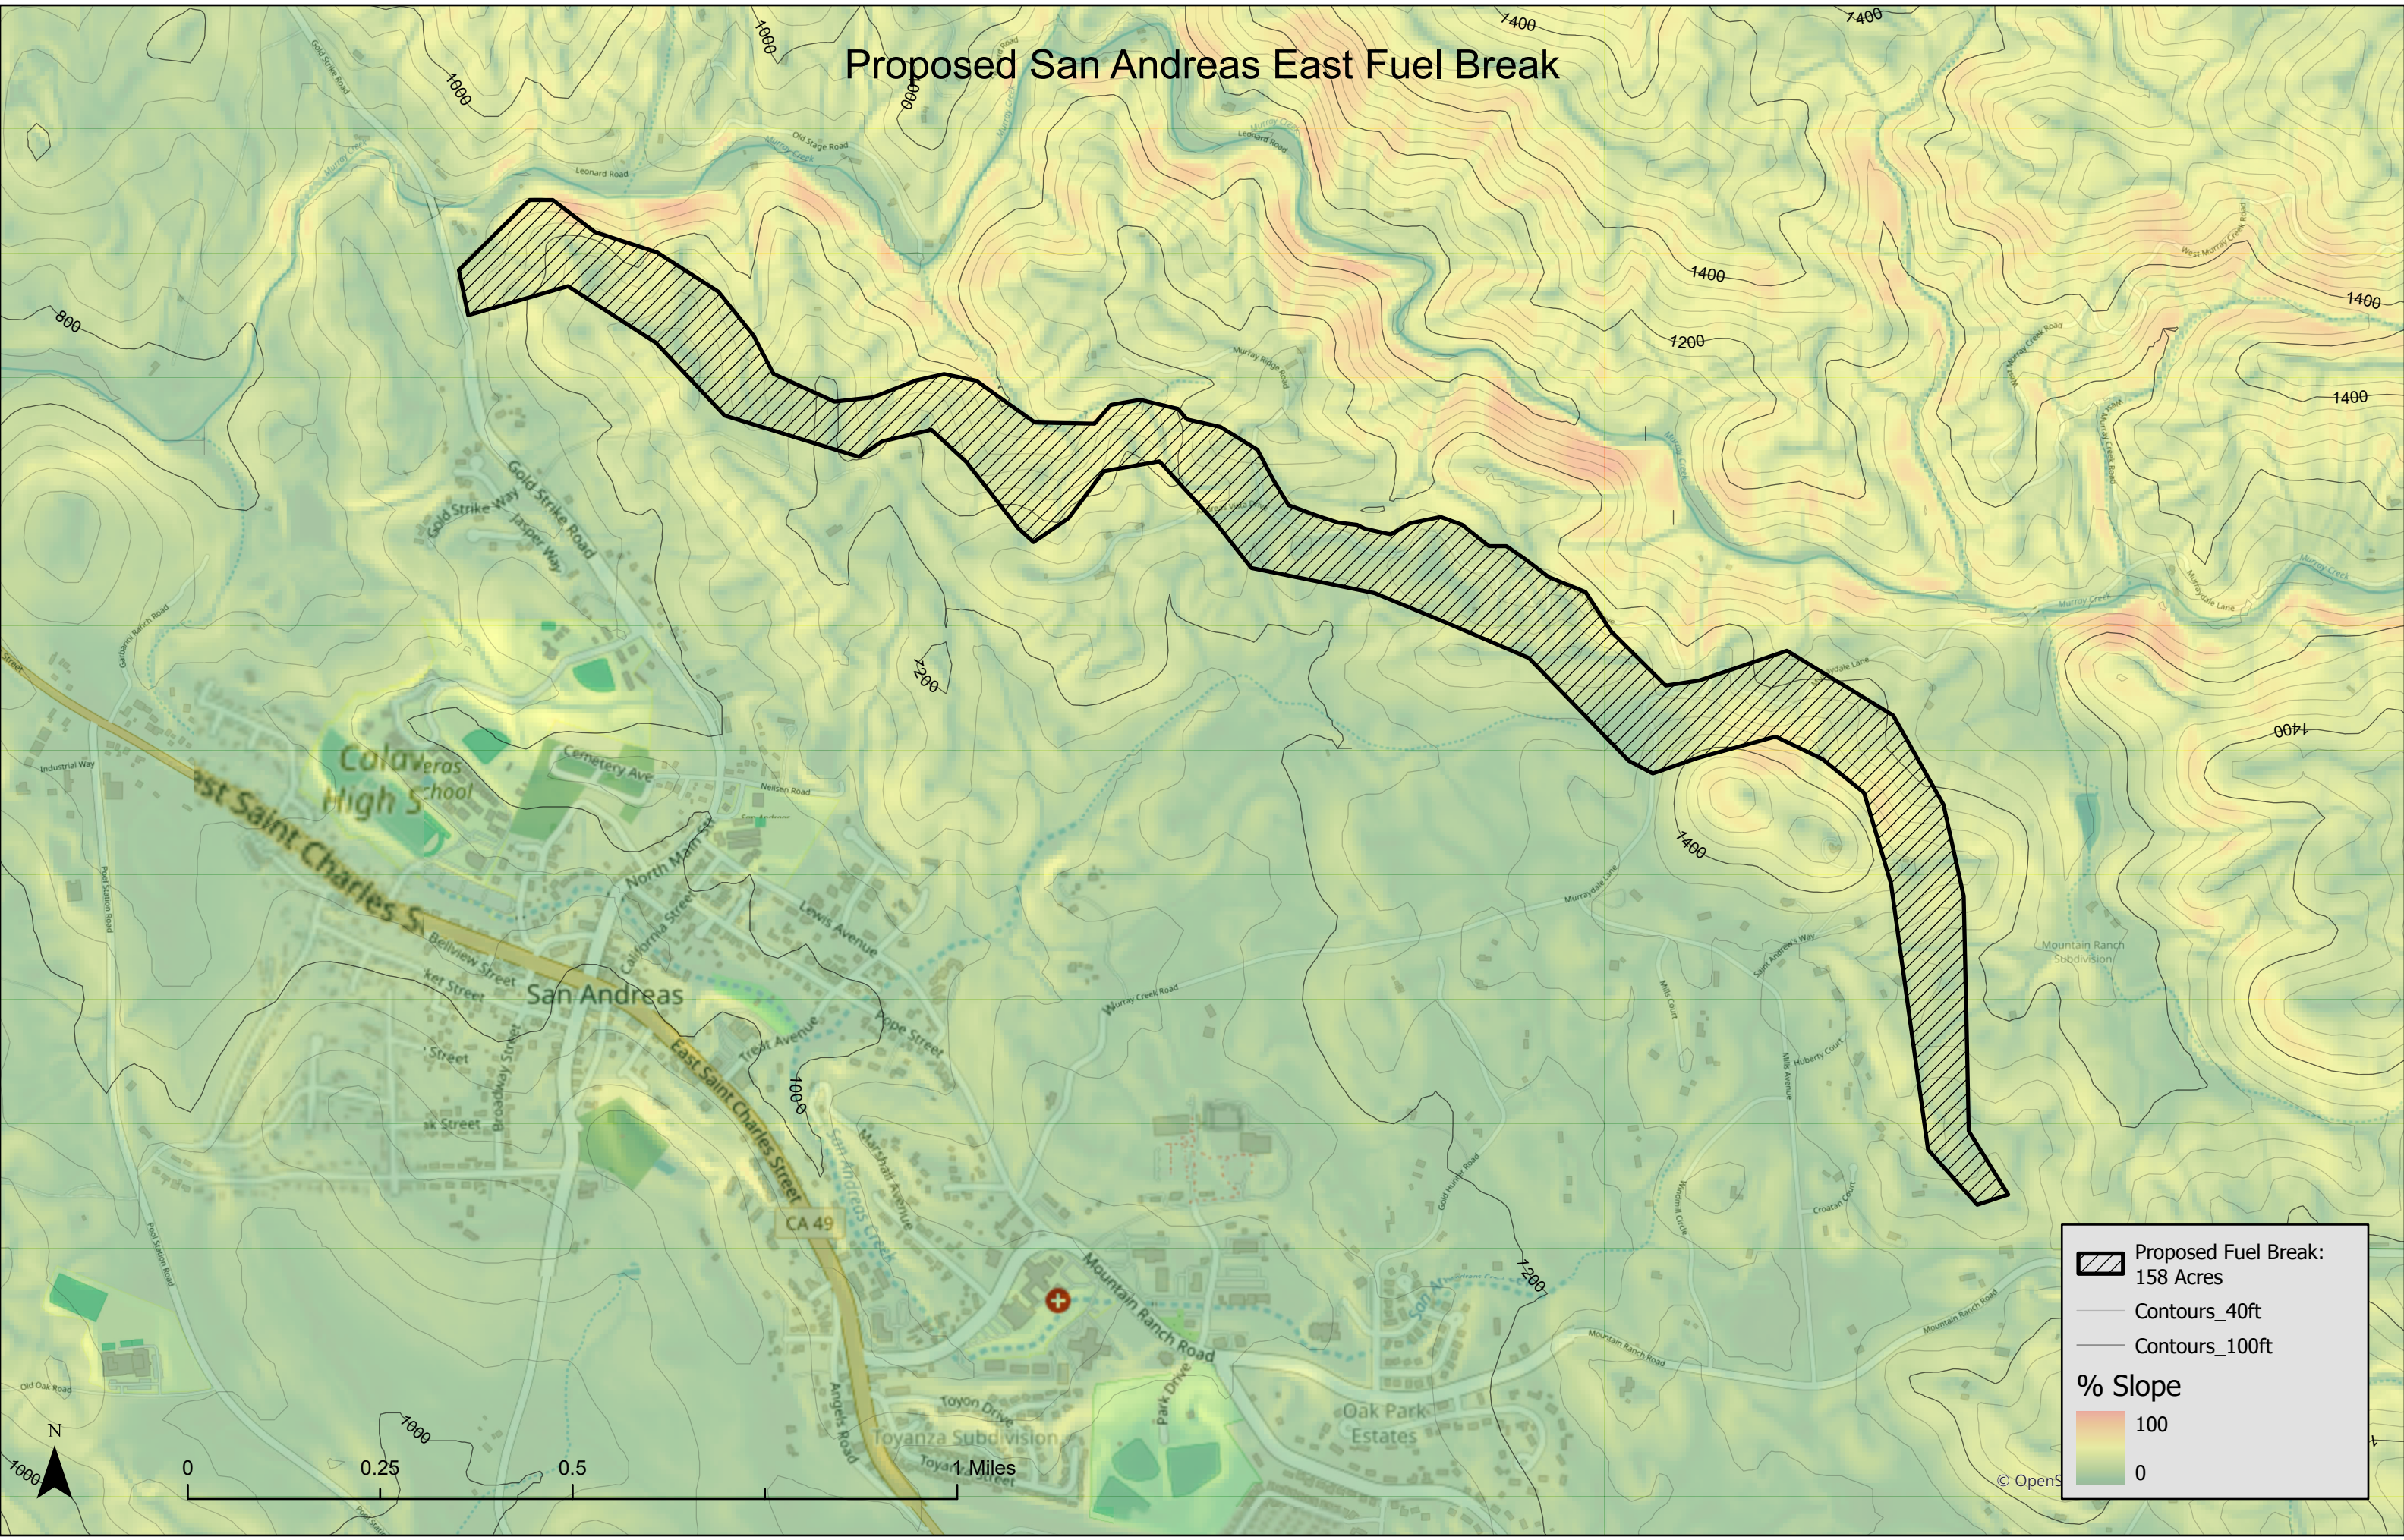

# Proposed San Andreas East Fuel Break

 Proposed Fuel Break:  
158 Acres

 Contours\_40ft

 Contours\_100ft

**% Slope**

  
100  
0

© OpenStreetMap contributors